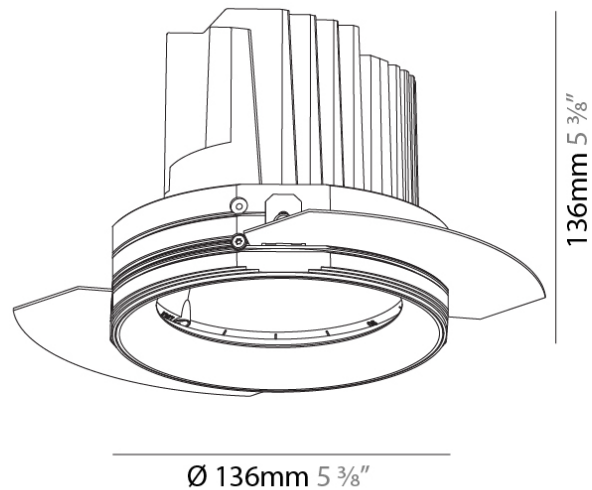

ELECTRICAL

Lamp Type: LED (Zhaga Standard)
Input Wattage (W): 13.2 / 16.5
Total Output Wattage (W): 12.1 / 14.7
Dimming: Tri-Mode (Non-Dimming and Phase Dimming (120Vac only) and 0-10V Dimming)
Driver Included: No
Driver Location: Recessed Housing
Driver Type: Constant Current - Universal
Driver Class: Class 2
Housing: See components
Input Voltage (V): 120 - 277
Constant Current (MA): 350

LED

Number of LEDs: 1
Color Temperature (°K): 2700 / 3000 / 3500 / 4000
Max. Delivered Lumen (lm): 870 / 970 / 1038 / 1060
Nominal Lumen (lm): 960 / 1070 / 1156 / 1180
CRI: >90 CRI
Efficiency (%): 90.5
Lamp Life (hrs): 50000
Upon Request: RGB-W Tunable White Special Color Temperature Special LED

OPTICAL

Reflector^o: 10
Beam Angle: Narrow
Adjustability: Rotational 355°; Tilt 30°
Upon Request: Special Beam Angles

RATINGS AND CERTIFICATIONS

382, F 416-247-9319, www.zaneen.com

Created by International Lighting Commission's IESNA at the end of the existing Model #. For assistance on 'custom' specifications, contact zteam@zaneen.com. In a constant effort to supply the best product, we reserve the right to change specifications or materials without notice. The most recent specification sheets are found at zaneen.com

IP rating: IP20