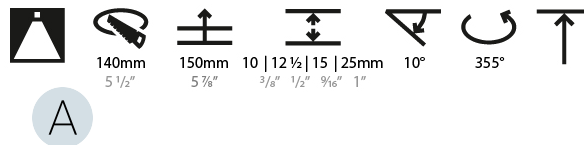

Ø 136mm 5 3/8"