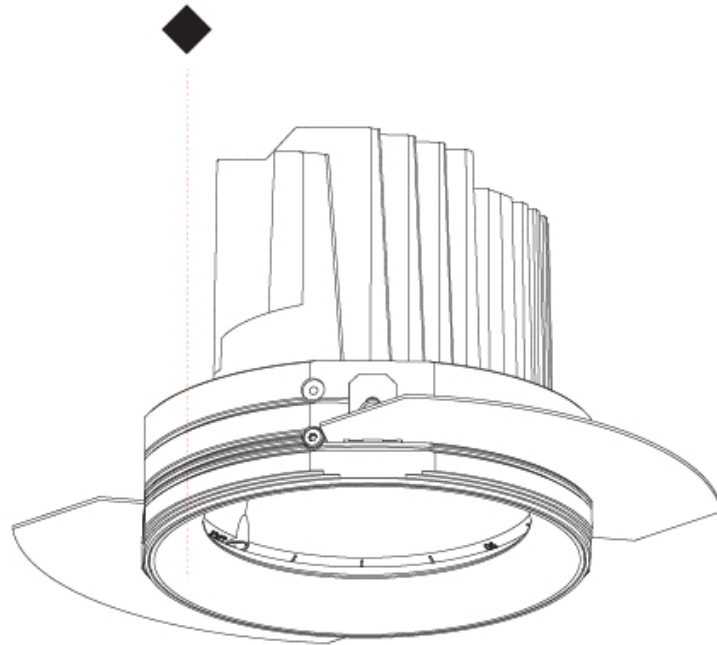

Ø 136mm 5 3/8"

BIONIQ ROUND SEMI ADJUSTABLE TRIMLESS

A35209-

PROJECT

TYPE

SPECIFIER

QUANTITY

DATE