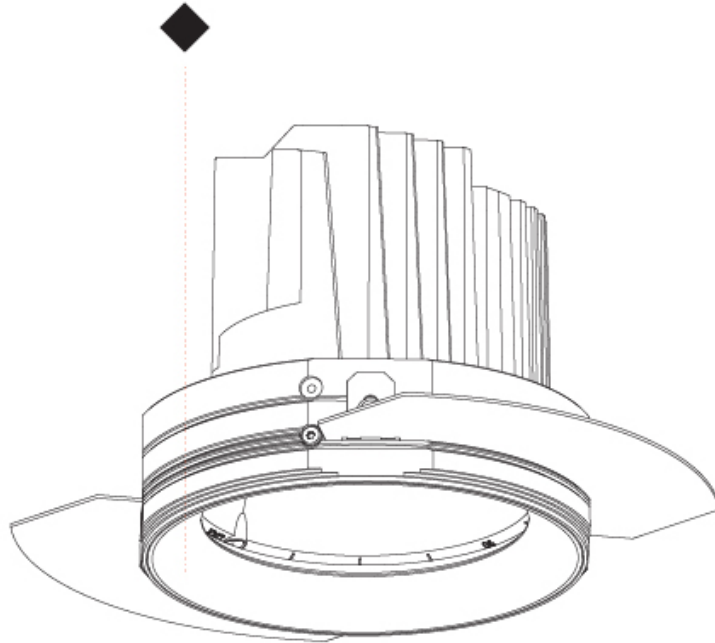

BIONIQ ROUND ADJUSTABLE TRIMLESS

A35188-

PROJECT

TYPE

SPECIFIER

QUANTITY

DATE

A