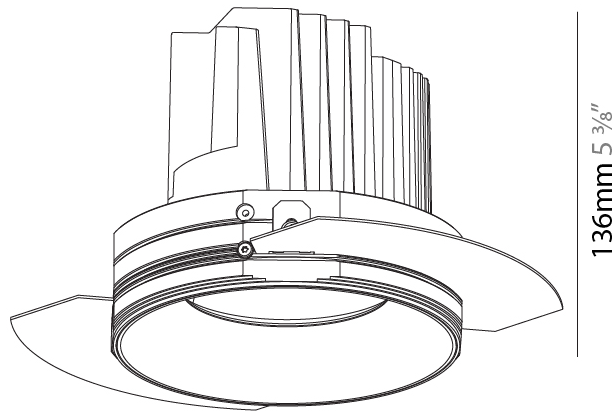

ELECTRICAL

Lamp Type: LED (Zhaga Standard)
Input Wattage (W): 13.2 / 16.5
Total Output Wattage (W): 12.1 / 14.7
Dimming: Tri-Mode (Non-Dimming and Phase Dimming (120Vac only) and 0-10V Dimming)
Driver Included: No
Driver Location: Recessed Housing
Driver Type: Constant Current - Universal
Driver Class: Class 2
Housing: See components
Input Voltage (V): 120 - 277
Constant Current (MA): 350

LED

Number of LEDs: 1
Color Temperature (°K): 2700 / 3000 / 3500 / 4000
Max. Delivered Lumen (lm): 870 / 970 / 1038 / 1060
Nominal Lumen (lm): 960 / 1070 / 1156 / 1180
CRI: >90 CRI
Efficiency (%): 90.5
Lamp Life (hrs): 50000
Upon Request: RGB-W Tunable White Special Color Temperature Special LED

OPTICAL

Reflector°: 10
Adjustability: Rotational 355°; Tilt 10°
Upon Request: Special Beam Angles

RATINGS AND CERTIFICATIONS

Zaneen Group Inc. © 2024, T 1800-388-3382, F 416-247-9319, www.zaneen.com
Certified By: Certified for North American Standards
Available for International specifications by adding "INT" at the end of the existing Model #. For assistance on 'custom' specifications, contact zteam@zaneen.com.
IP Rating: IP20
If a conflict occurs to supply the best product, we reserve the right to change specifications or materials without notice. The most recent specification sheets are found at zaneen.com